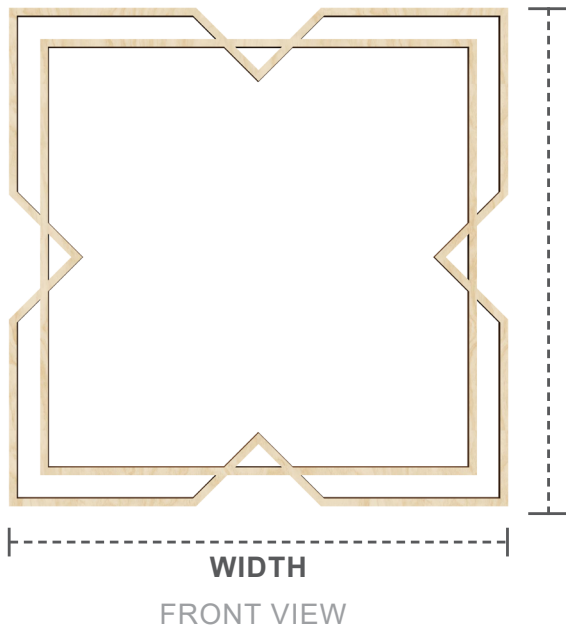

# STAIN GRADE WOOD FRETWORK

STYLE

**FLEMING**

23 3/8" x 23 3/8"  
**LARGE**

15 3/8" x 15 3/8"  
**MEDIUM**

11 3/8" x 11 3/8"  
**SMALL**

7 3/8" x 7 3/8"  
**EXTRA SMALL**

**PANEL CONSTRUCTION:** Wood grain veneer over substrate.  
3/8" or 1/4" thickness.

**USAGE:** Commercial or residential walls & ceilings. Not suitable for areas exposed to water or for outdoor applications.